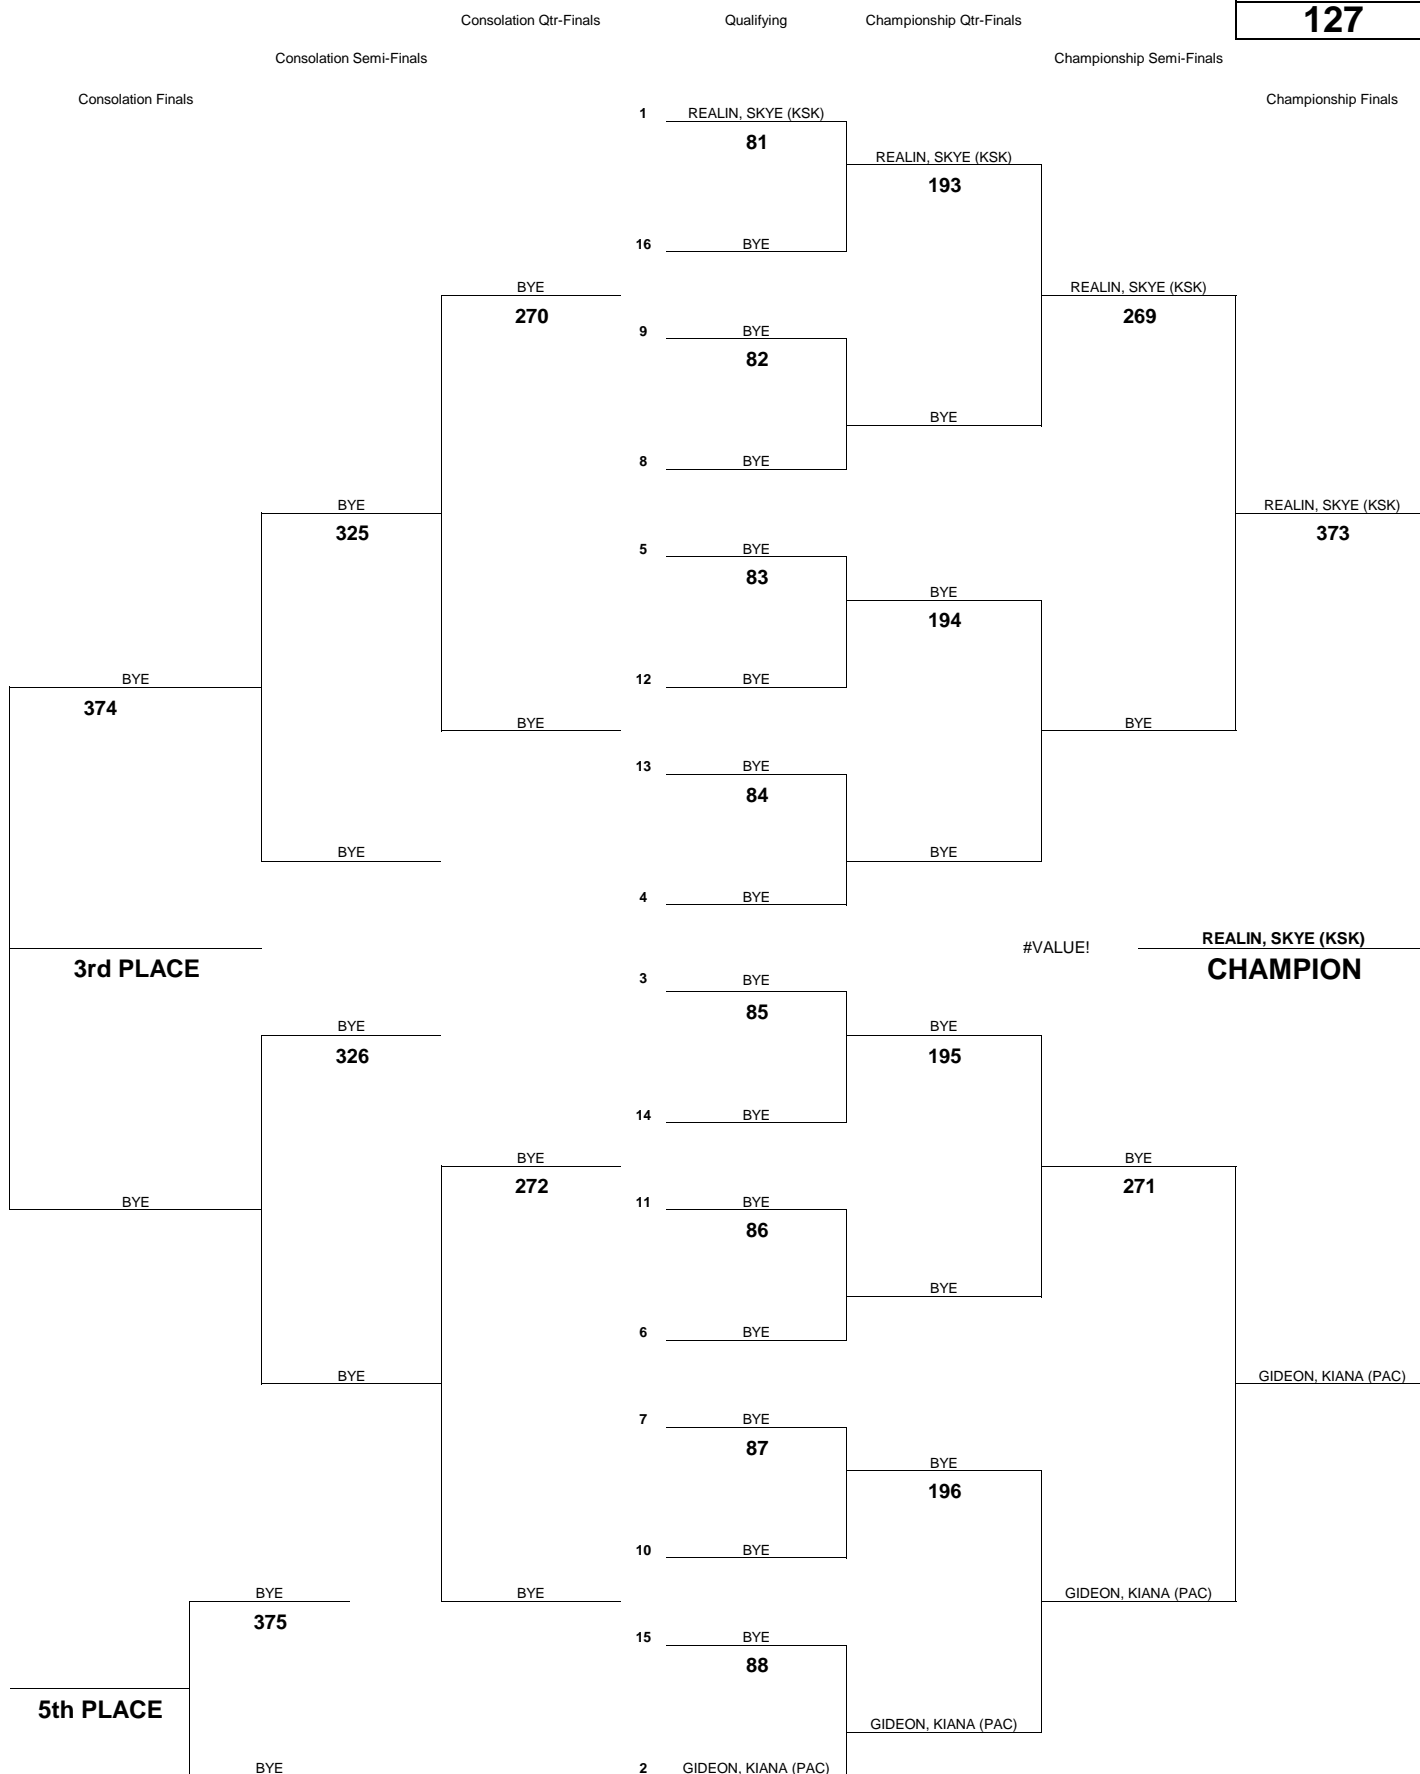

INTERSCHOLASTIC LEAGUE OF HONOLULU 2017 GIRLS INTERMEDIATE CHAMPIONSHIP TOURNAMENT

WEIGHT CLASS
127