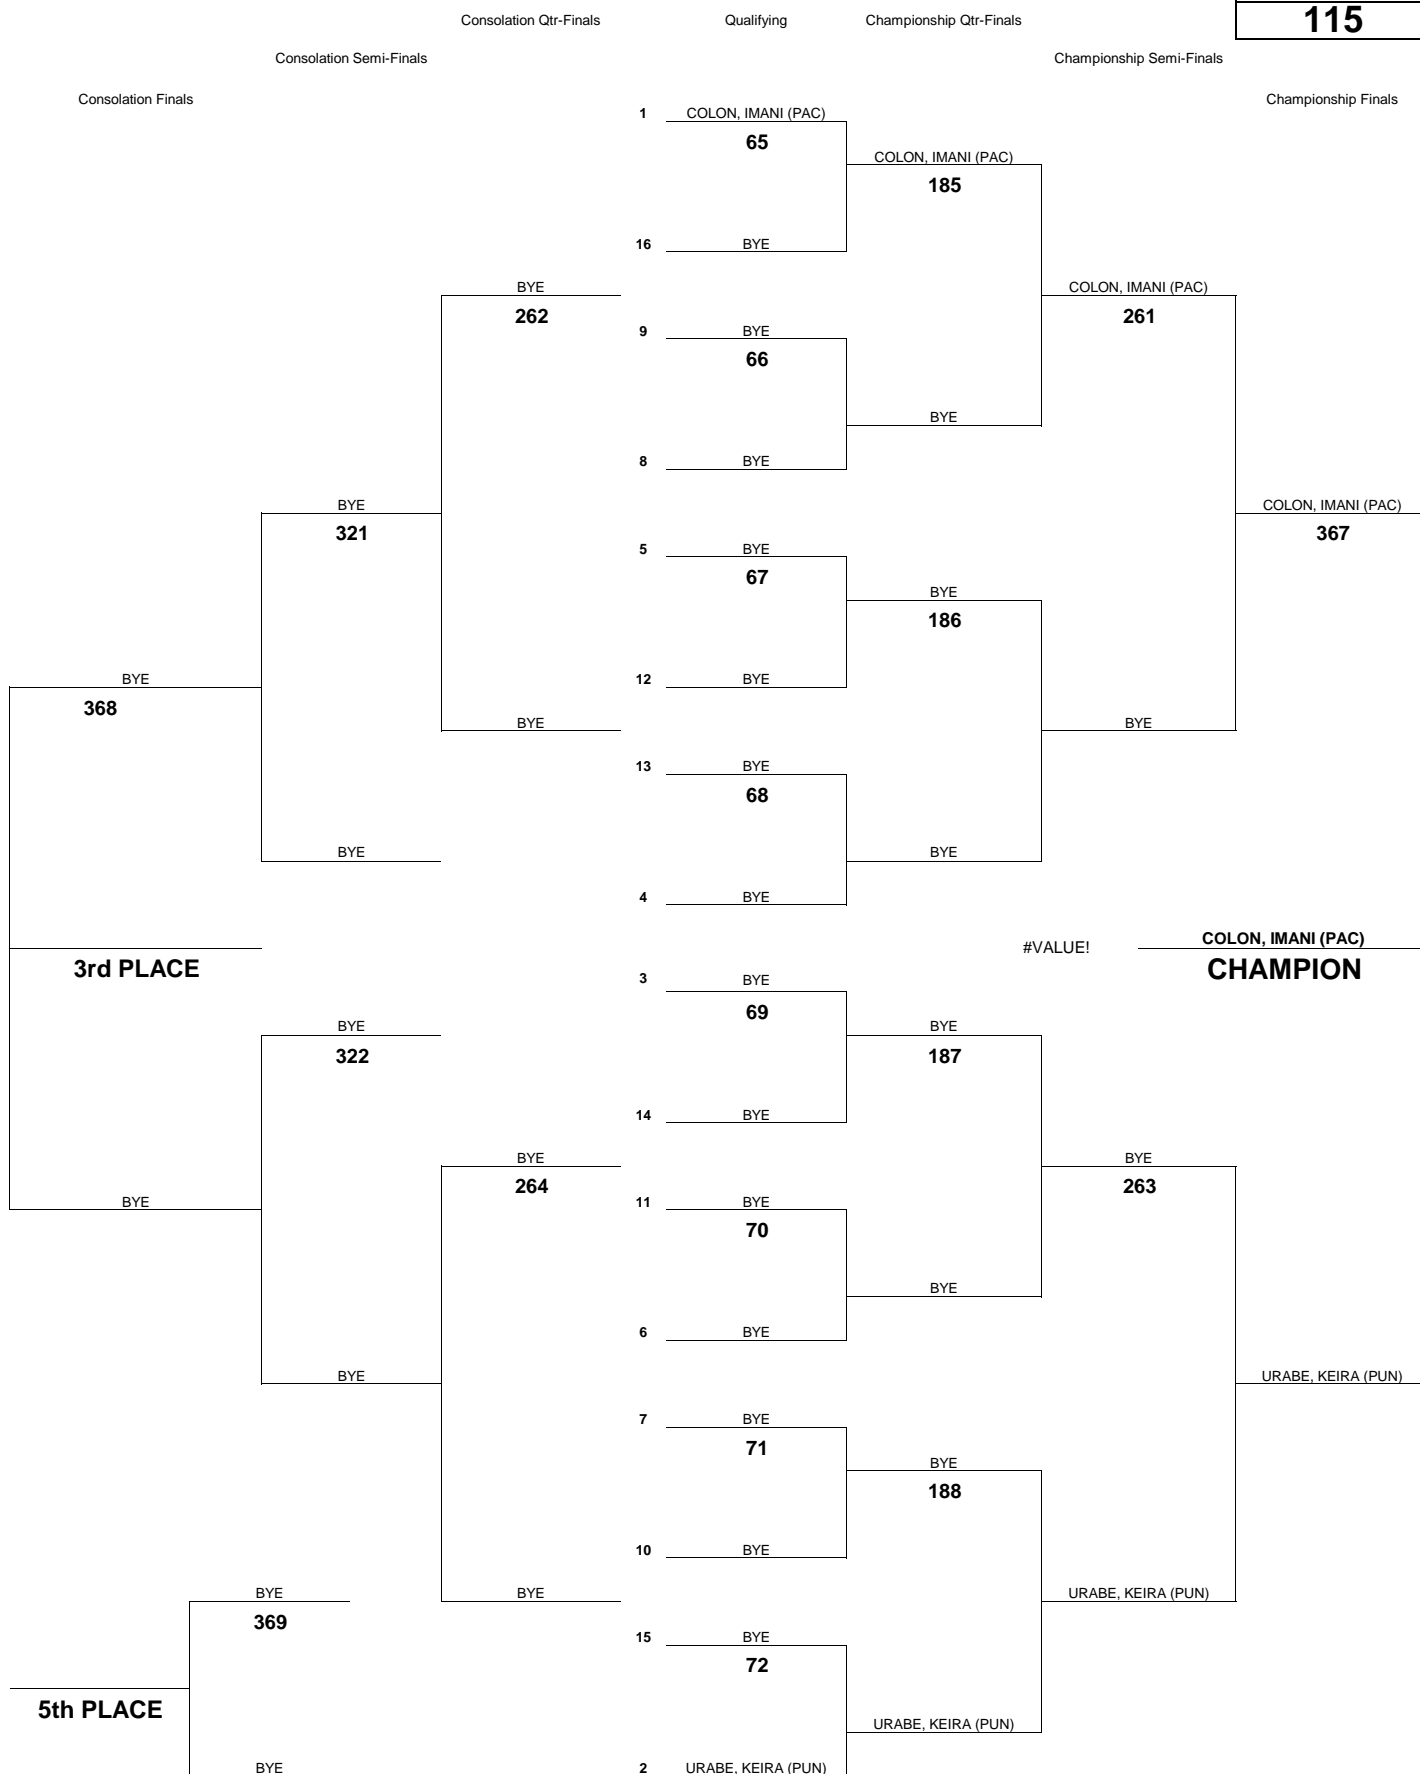

INTERSCHOLASTIC LEAGUE OF HONOLULU 2017 GIRLS INTERMEDIATE CHAMPIONSHIP TOURNAMENT

WEIGHT CLASS
115