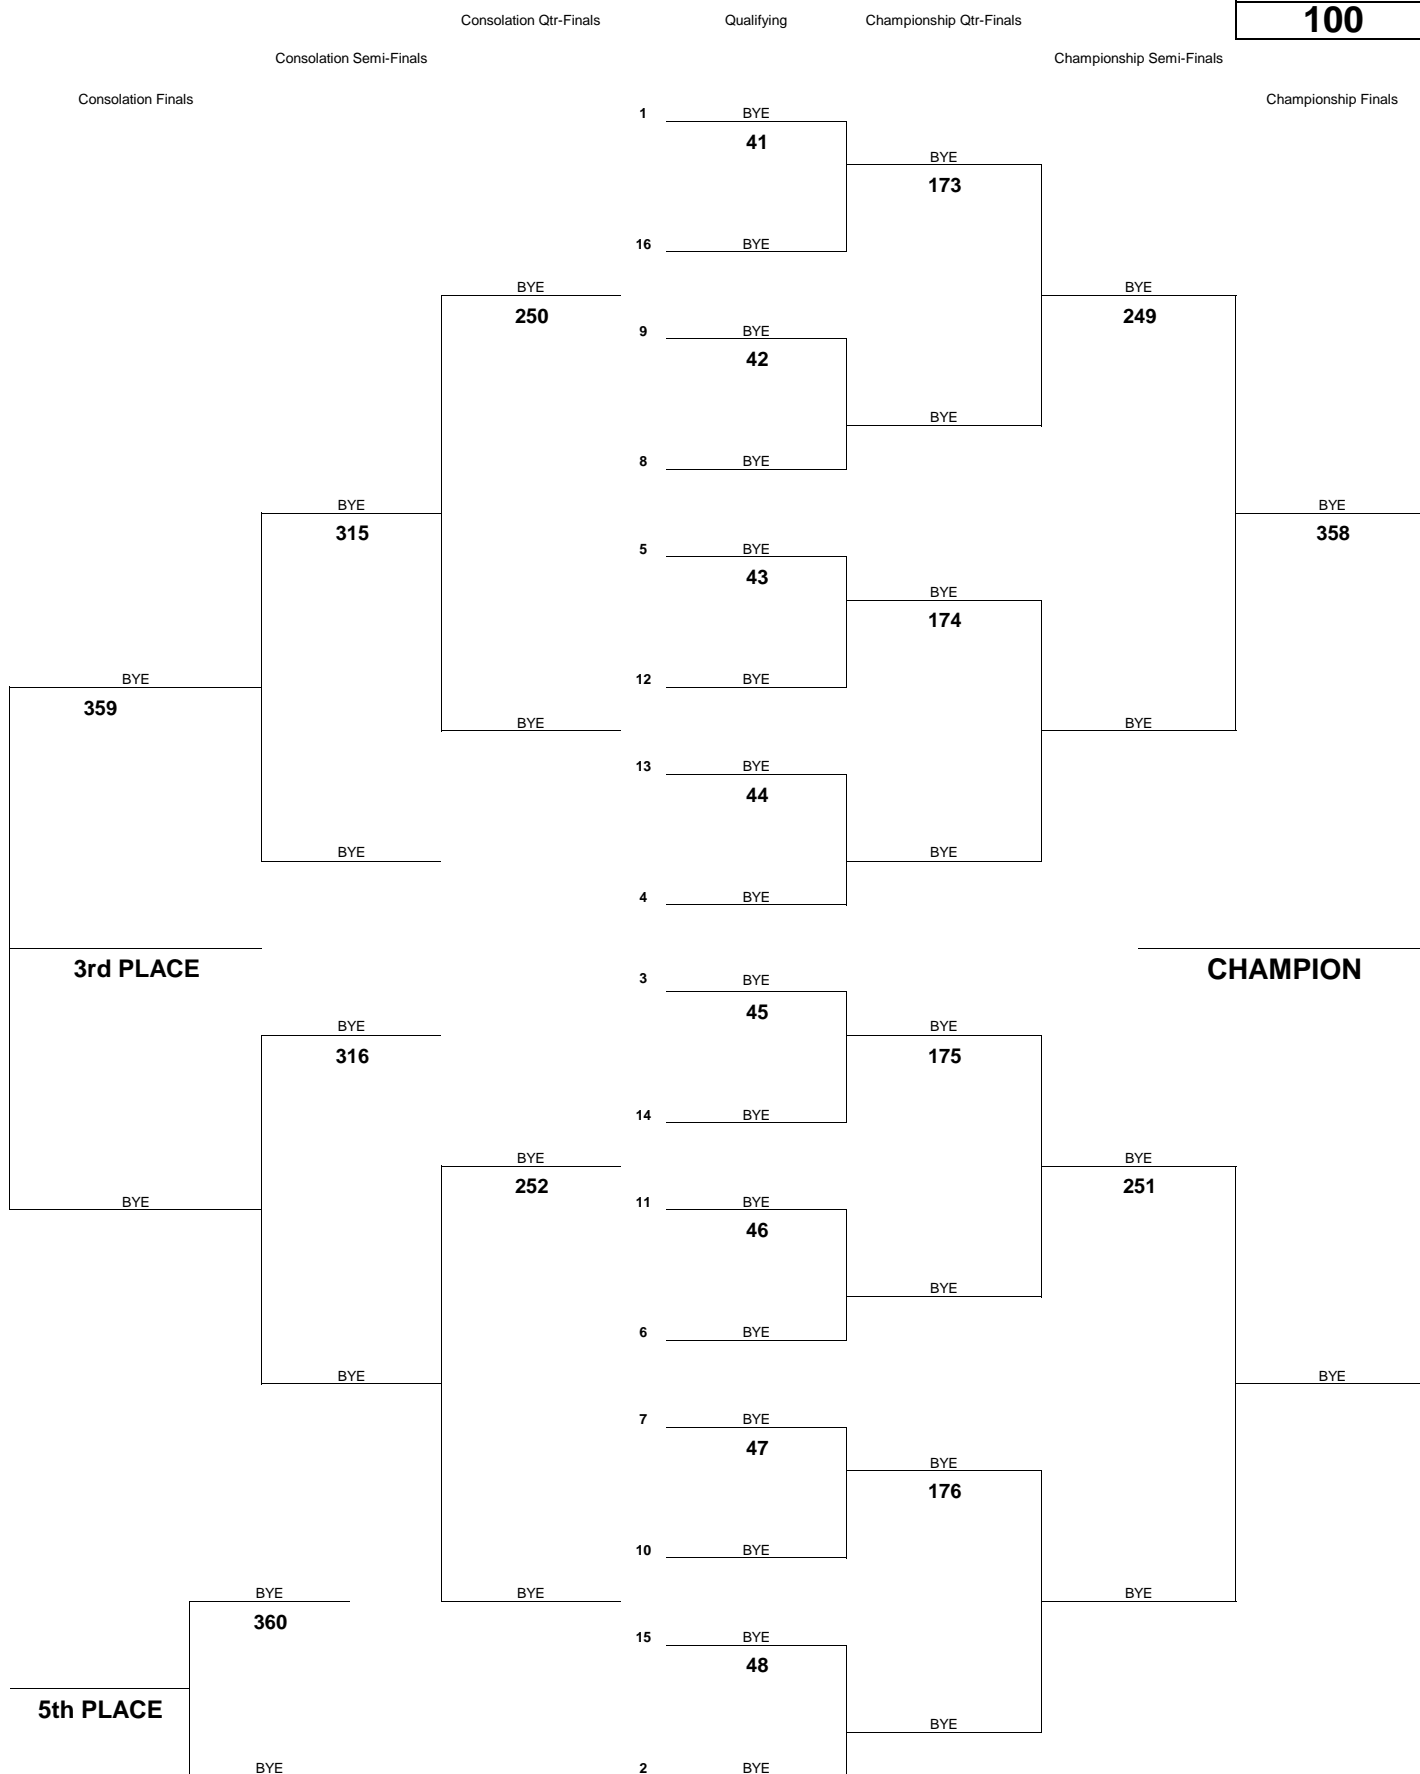

INTERSCHOLASTIC LEAGUE OF HONOLULU 2017 GIRLS INTERMEDIATE CHAMPIONSHIP TOURNAMENT

WEIGHT CLASS
100