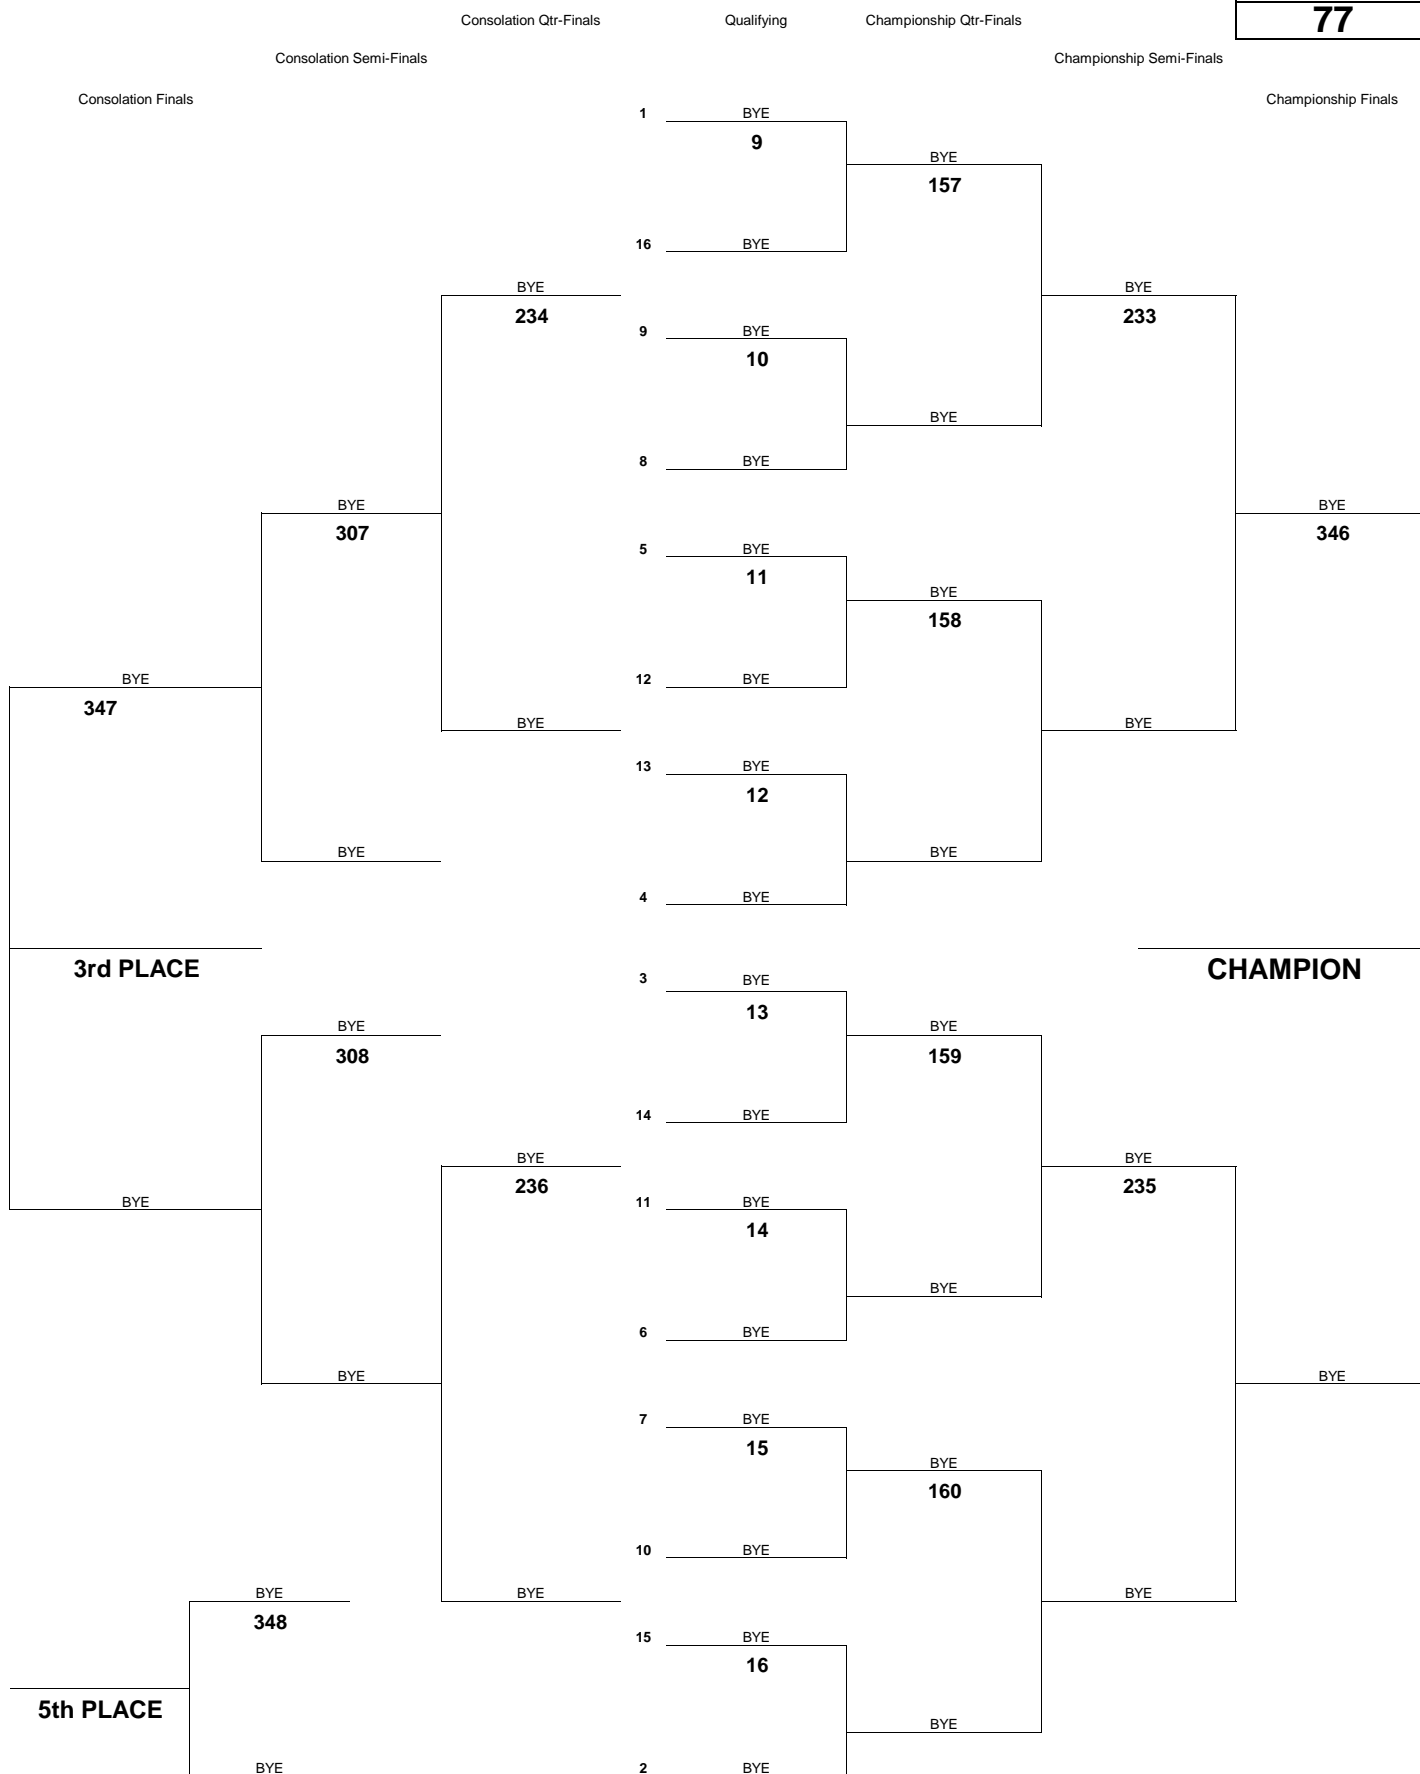

INTERSCHOLASTIC LEAGUE OF HONOLULU 2017 GIRLS INTERMEDIATE CHAMPIONSHIP TOURNAMENT

WEIGHT CLASS
77

INTERSCHOLASTIC LEAGUE OF HONOLULU 2017 GIRLS INTERMEDIATE CHAMPIONSHIP TOURNAMENT

WEIGHT CLASS

84

INTERSCHOLASTIC LEAGUE OF HONOLULU 2017 GIRLS INTERMEDIATE CHAMPIONSHIP TOURNAMENT