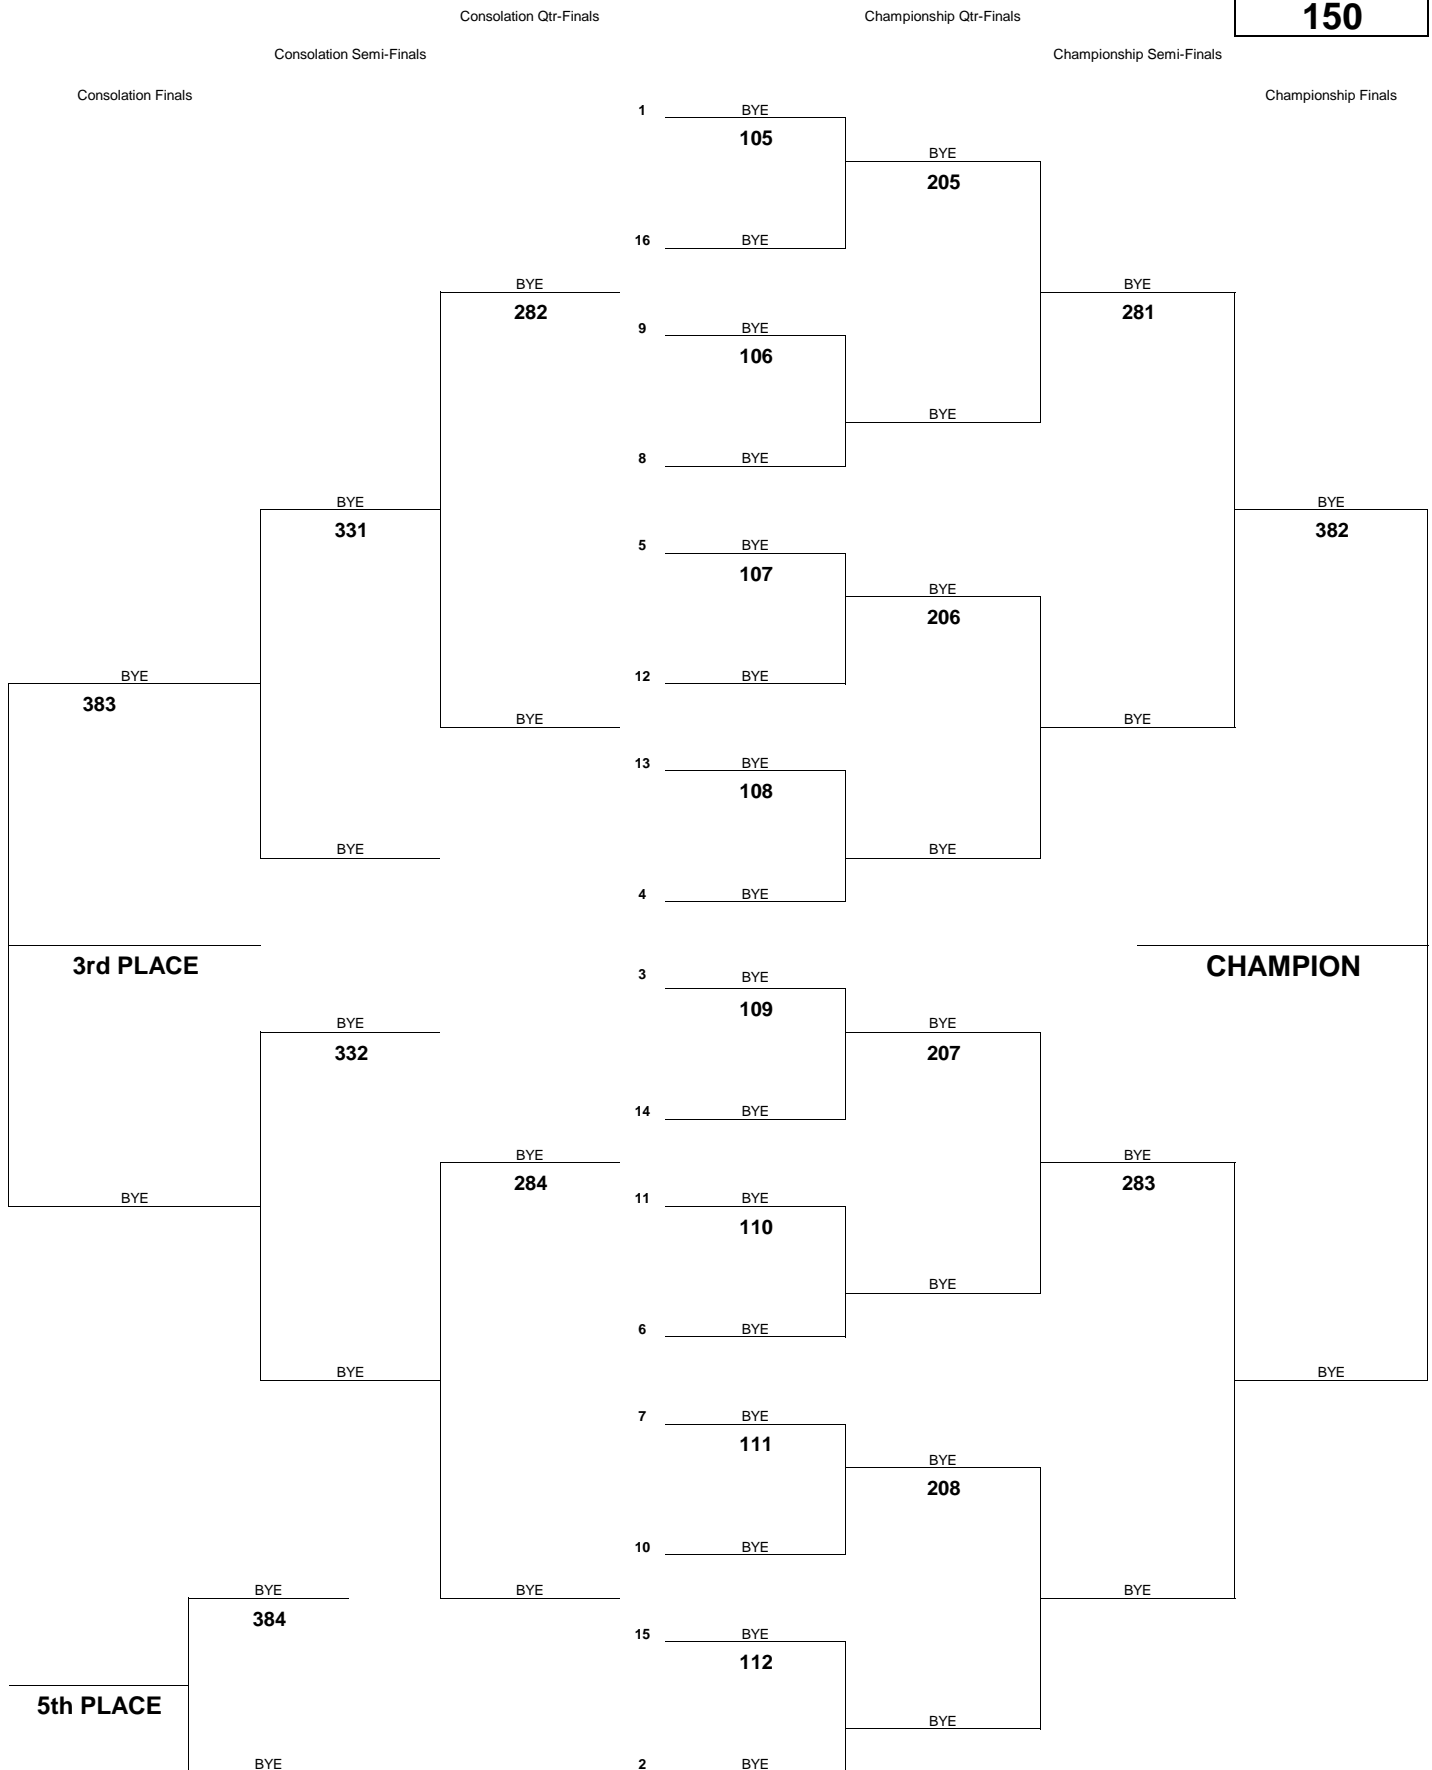

WEIGHT CLASS
127

INTERSCHOLASTIC LEAGUE OF HONOLULU 2017 GIRLS INTERMEDIATE CHAMPIONSHIP TOURNAMENT

WEIGHT CLASS
134

INTERSCHOLASTIC LEAGUE OF HONOLULU 2017 GIRLS INTERMEDIATE CHAMPIONSHIP TOURNAMENT

WEIGHT CLASS
150