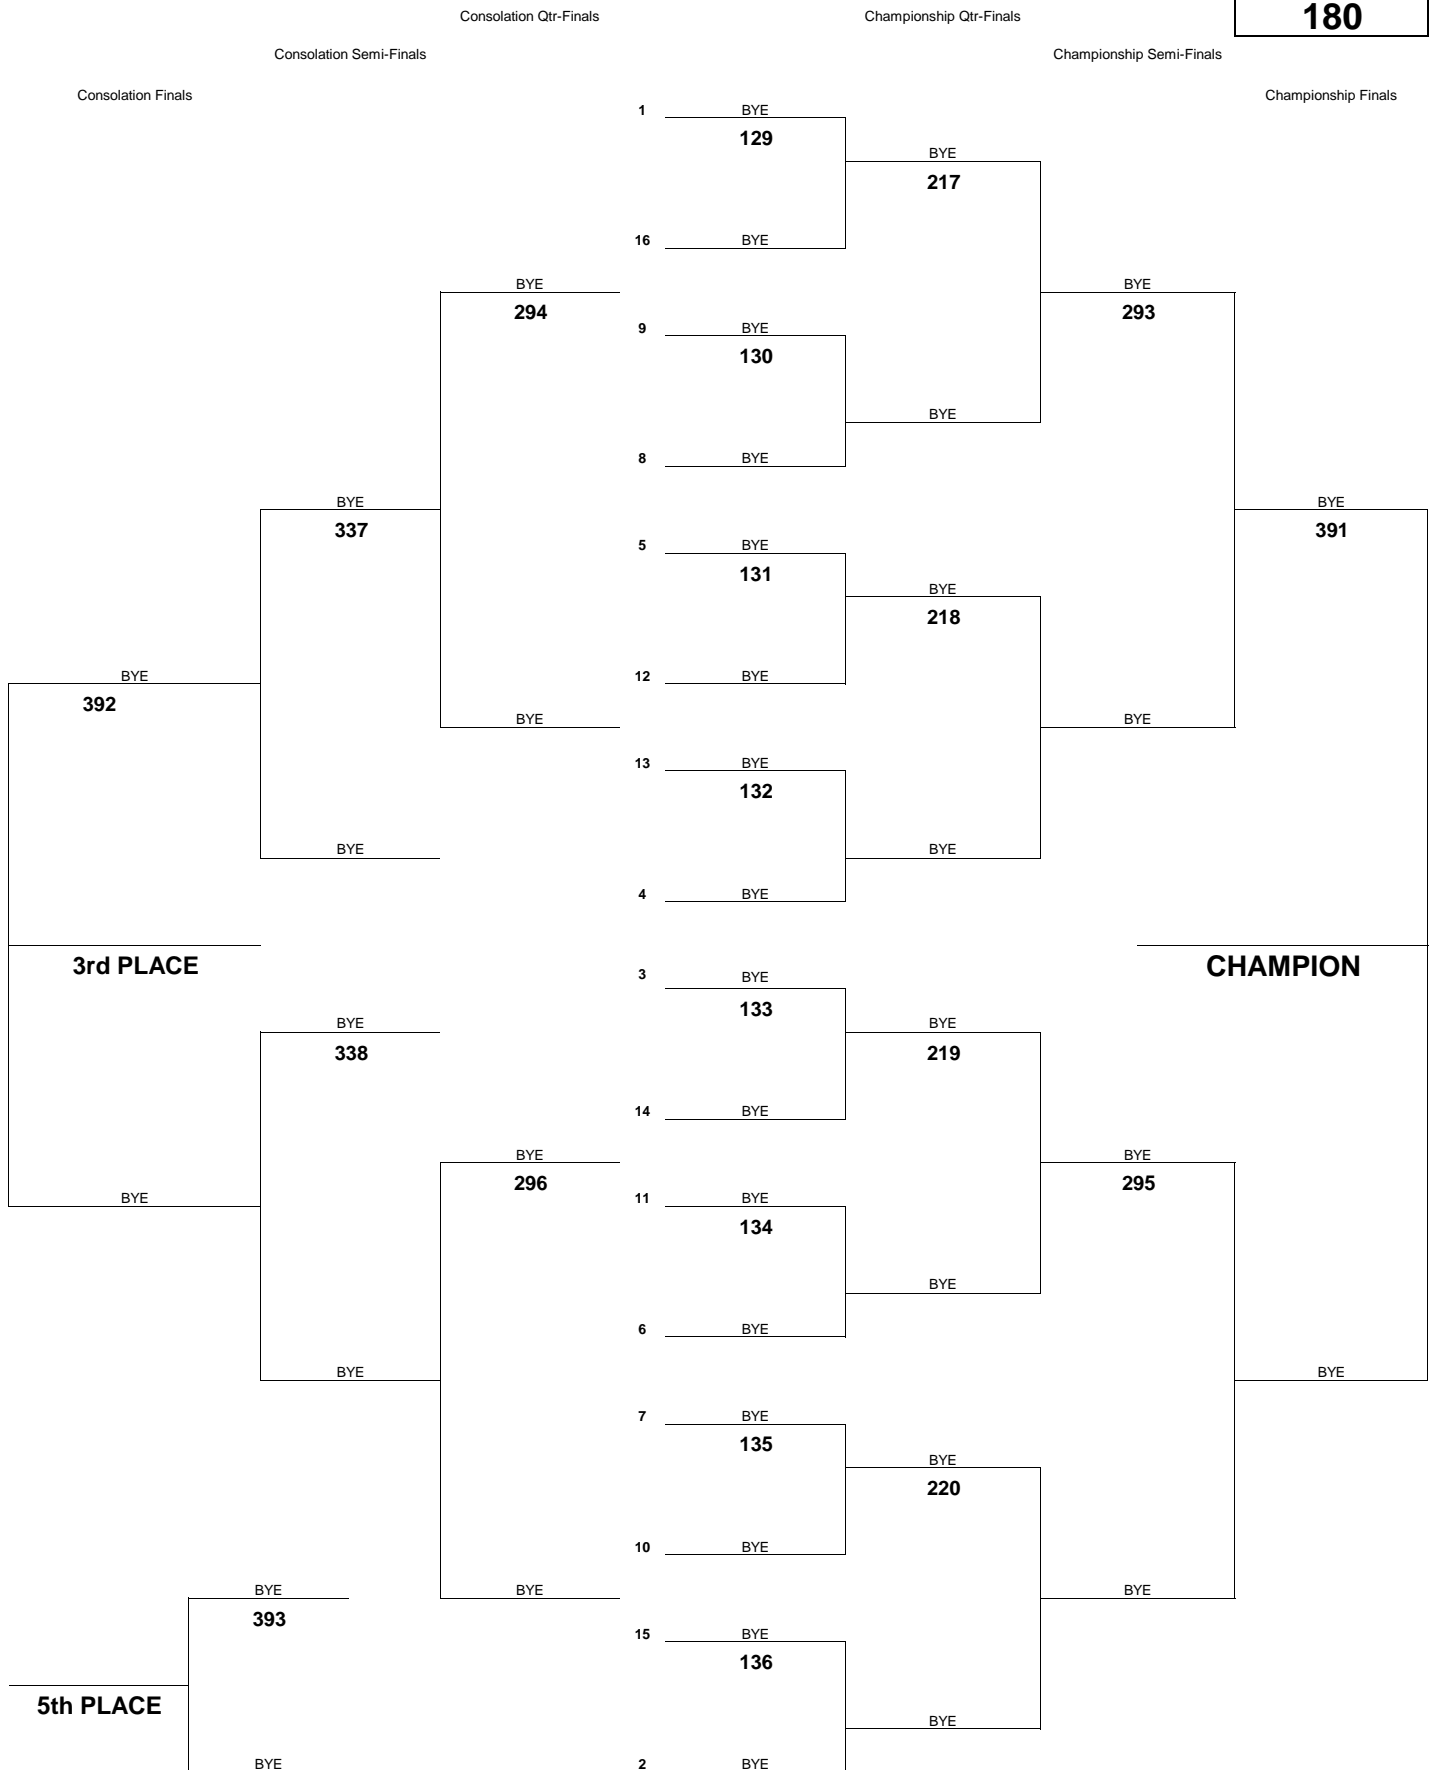

INTERSCHOLASTIC LEAGUE OF HONOLULU 2017 GIRLS INTERMEDIATE CHAMPIONSHIP TOURNAMENT

WEIGHT CLASS
180