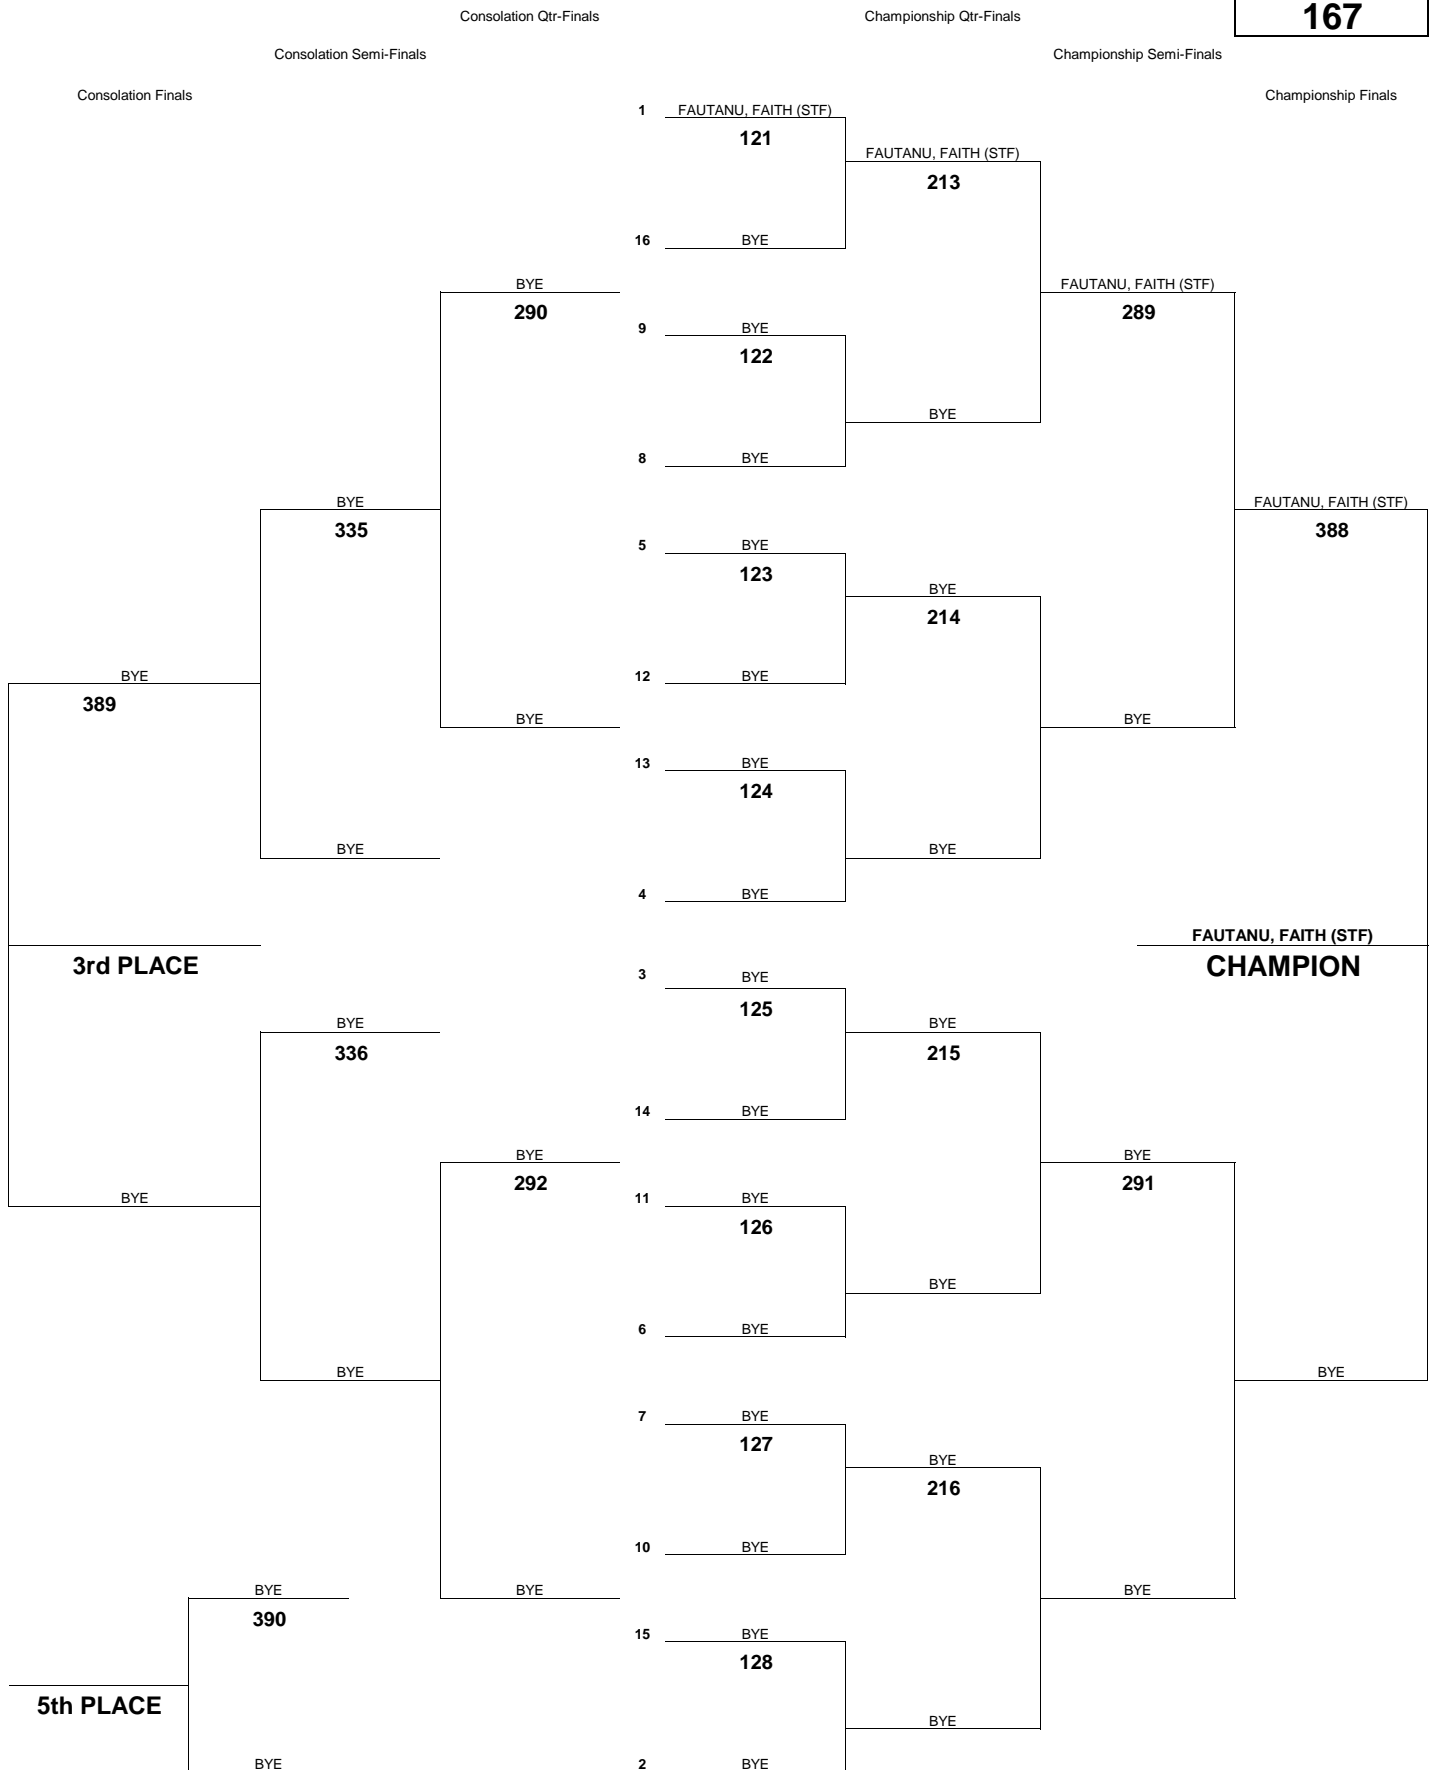

INTERSCHOLASTIC LEAGUE OF HONOLULU 2017 GIRLS INTERMEDIATE CHAMPIONSHIP TOURNAMENT

WEIGHT CLASS
167