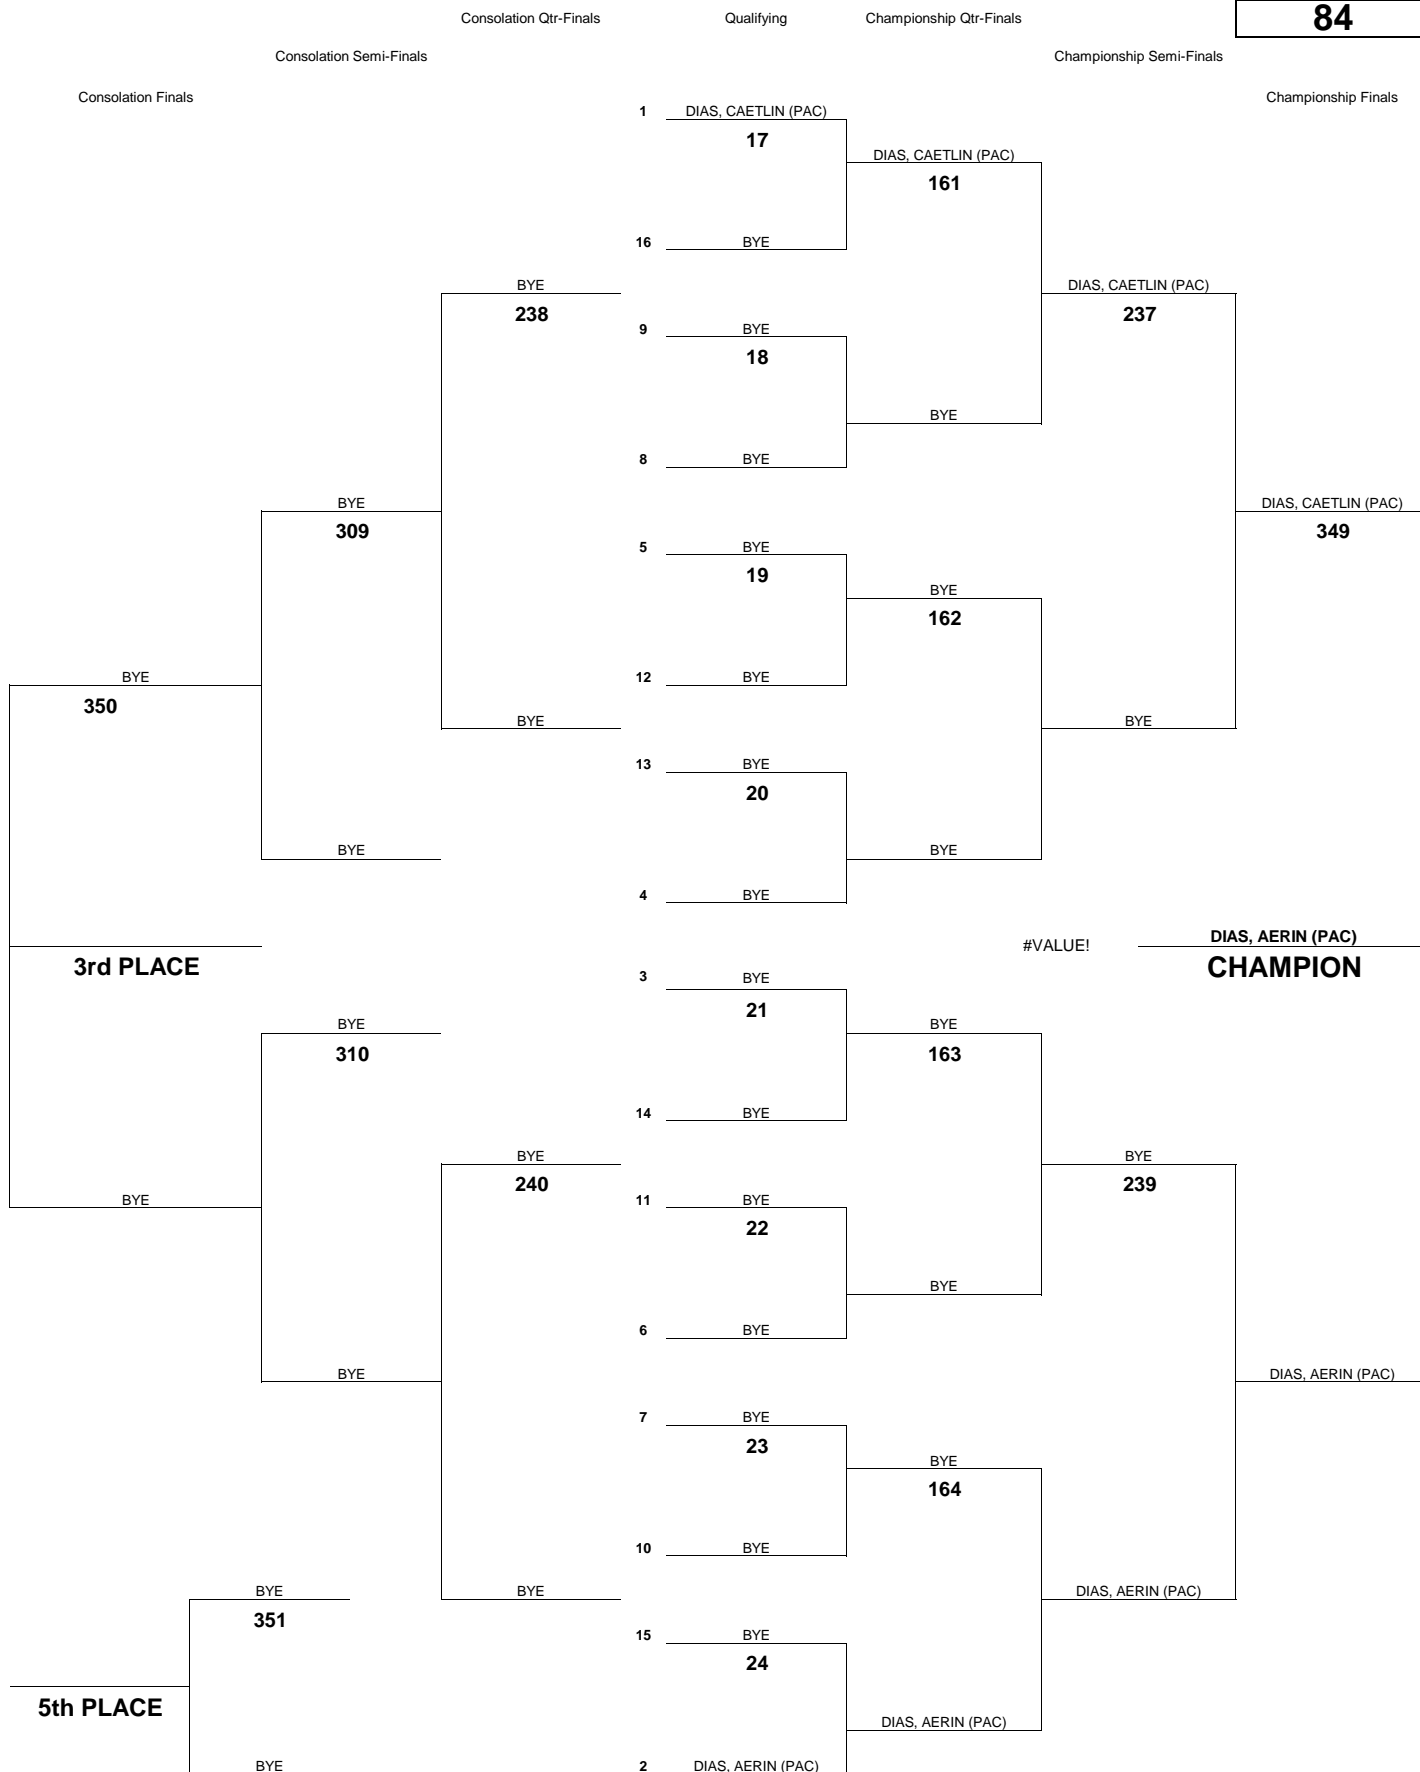

INTERSCHOLASTIC LEAGUE OF HONOLULU 2017 GIRLS INTERMEDIATE CHAMPIONSHIP TOURNAMENT

WEIGHT CLASS
77

INTERSCHOLASTIC LEAGUE OF HONOLULU 2017 GIRLS INTERMEDIATE CHAMPIONSHIP TOURNAMENT

WEIGHT CLASS

84

INTERSCHOLASTIC LEAGUE OF HONOLULU 2017 GIRLS INTERMEDIATE CHAMPIONSHIP TOURNAMENT