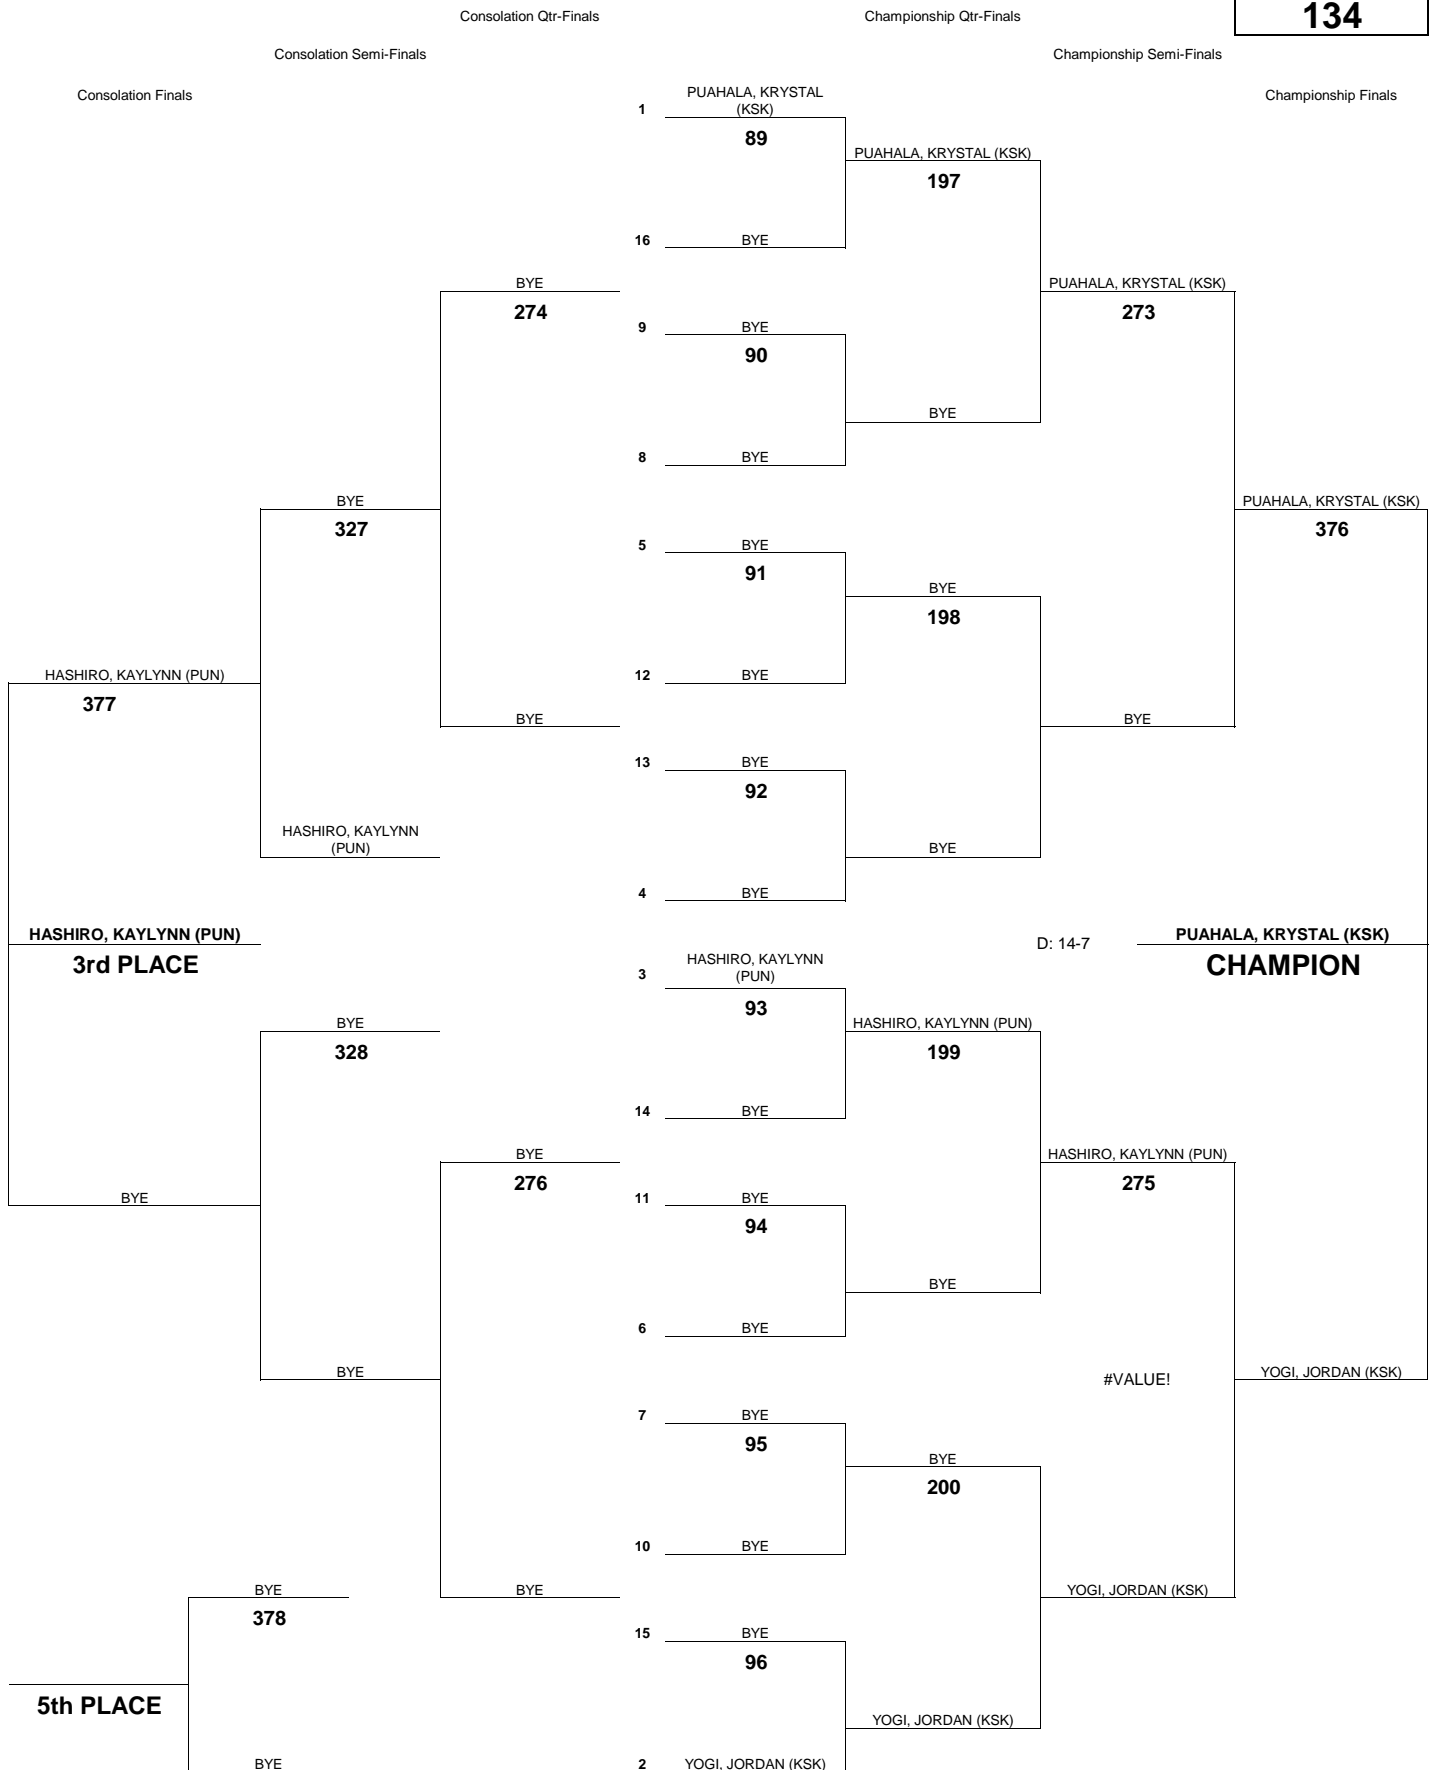

INTERSCHOLASTIC LEAGUE OF HONOLULU 2017 GIRLS INTERMEDIATE CHAMPIONSHIP TOURNAMENT

WEIGHT CLASS
134