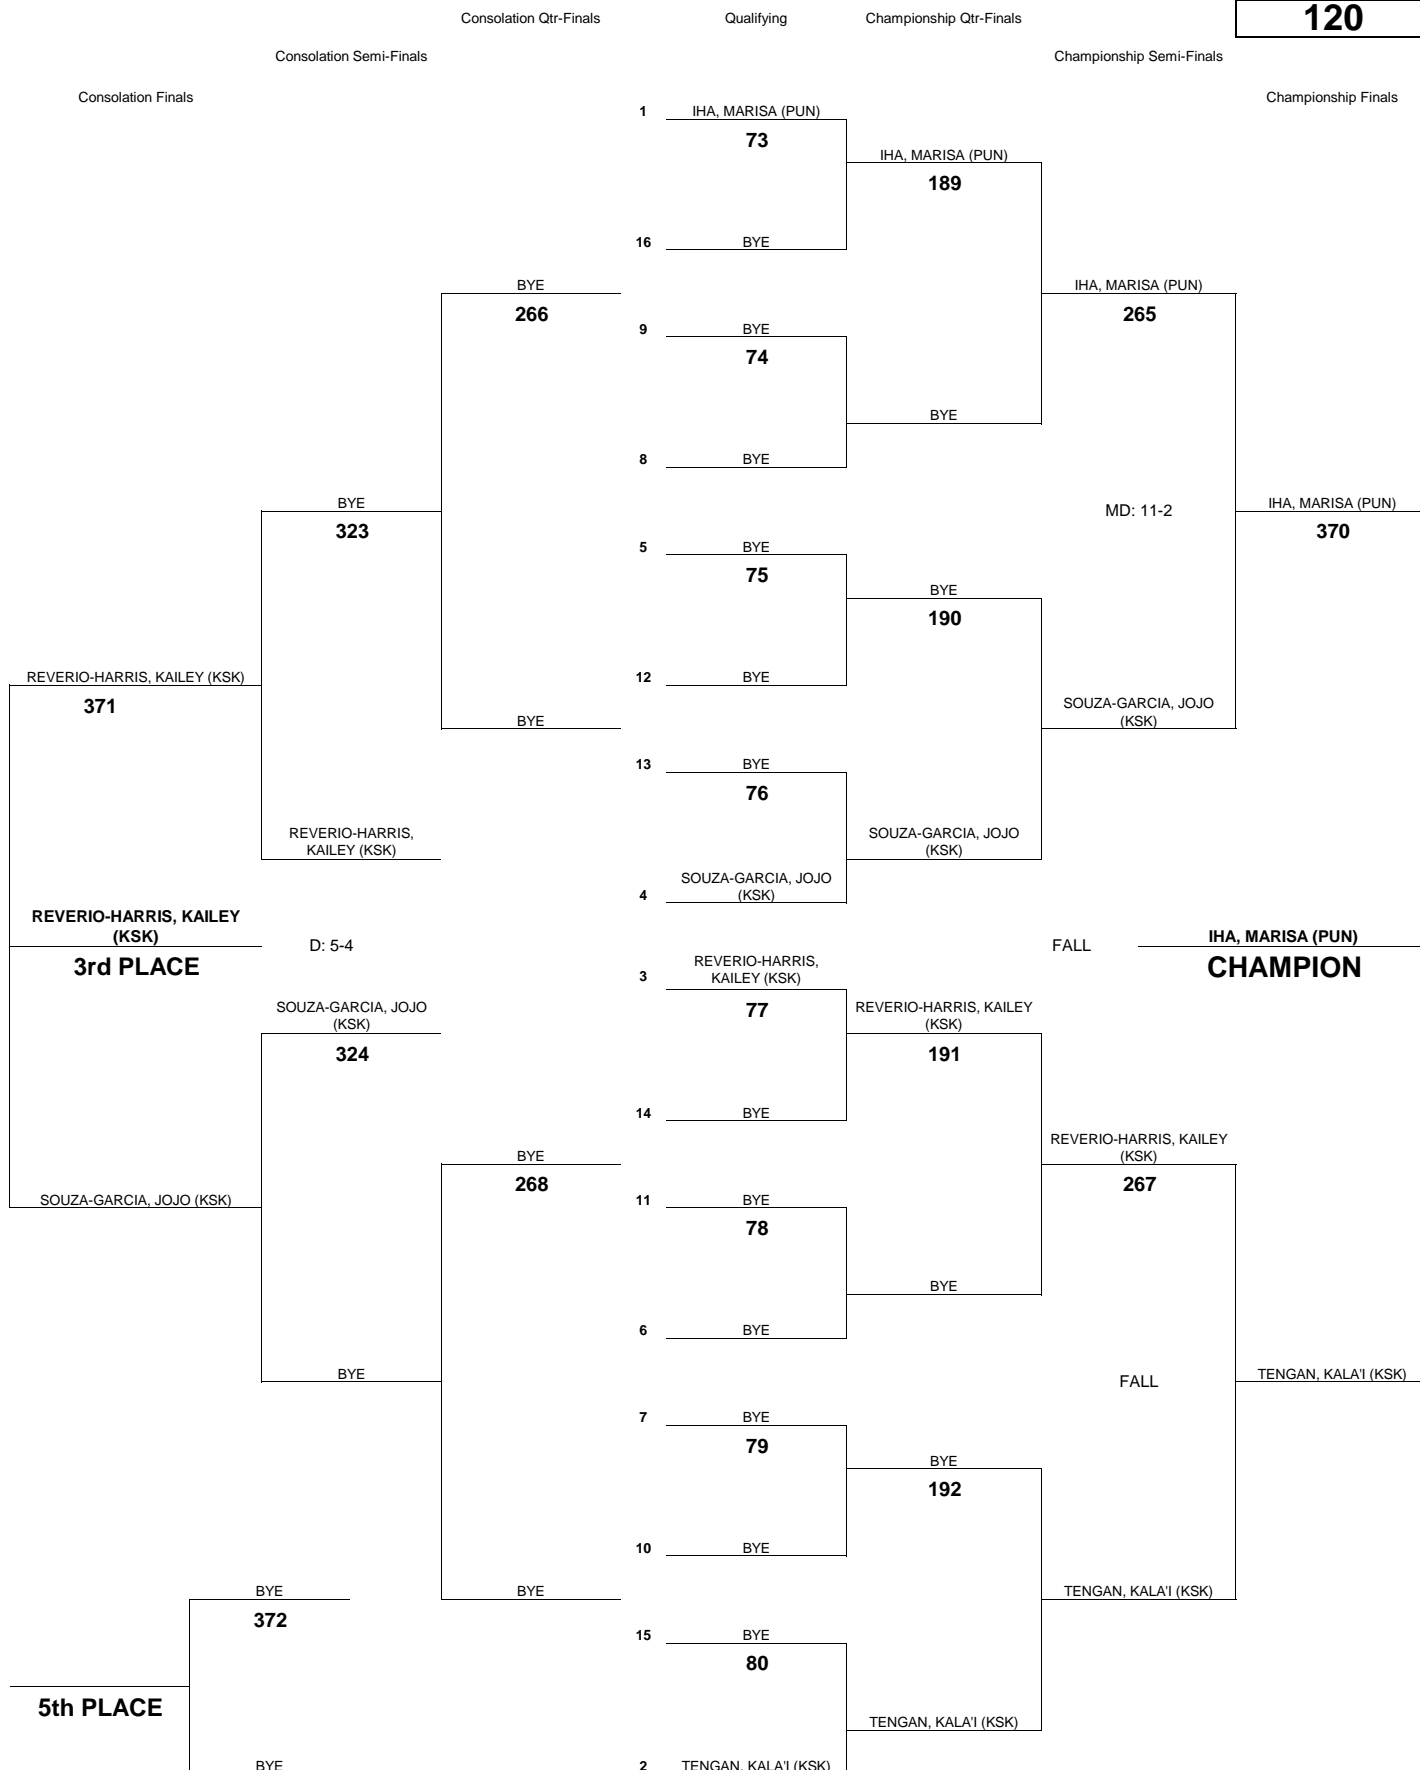

INTERSCHOLASTIC LEAGUE OF HONOLULU 2017 GIRLS INTERMEDIATE CHAMPIONSHIP TOURNAMENT

WEIGHT CLASS
115

INTERSCHOLASTIC LEAGUE OF HONOLULU 2017 GIRLS INTERMEDIATE CHAMPIONSHIP TOURNAMENT

WEIGHT CLASS

120

INTERSCHOLASTIC LEAGUE OF HONOLULU 2017 GIRLS INTERMEDIATE CHAMPIONSHIP TOURNAMENT