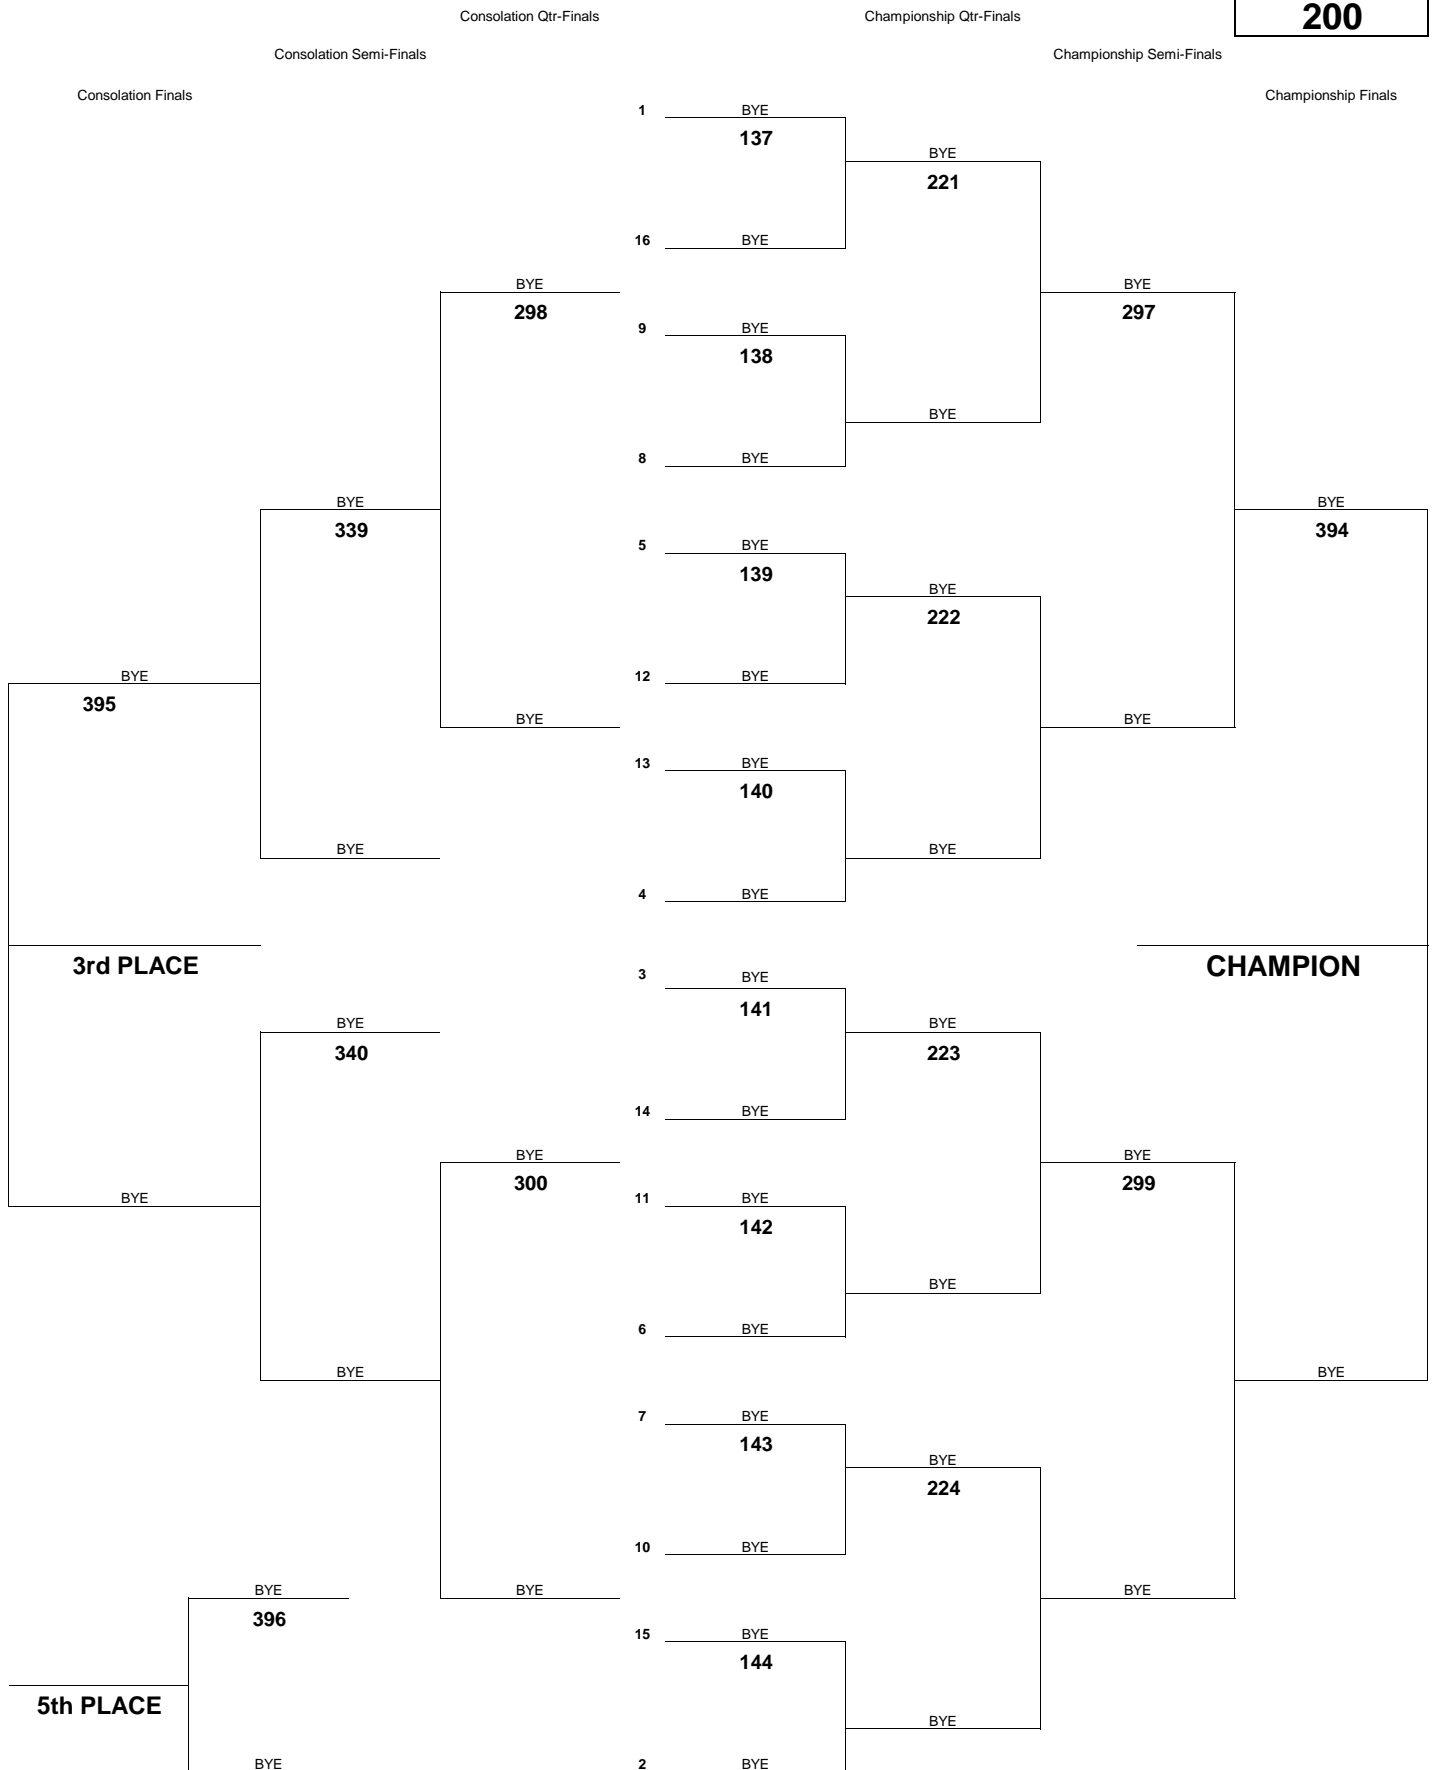

INTERSCHOLASTIC LEAGUE OF HONOLULU 2017 GIRLS INTERMEDIATE CHAMPIONSHIP TOURNAMENT

WEIGHT CLASS
200