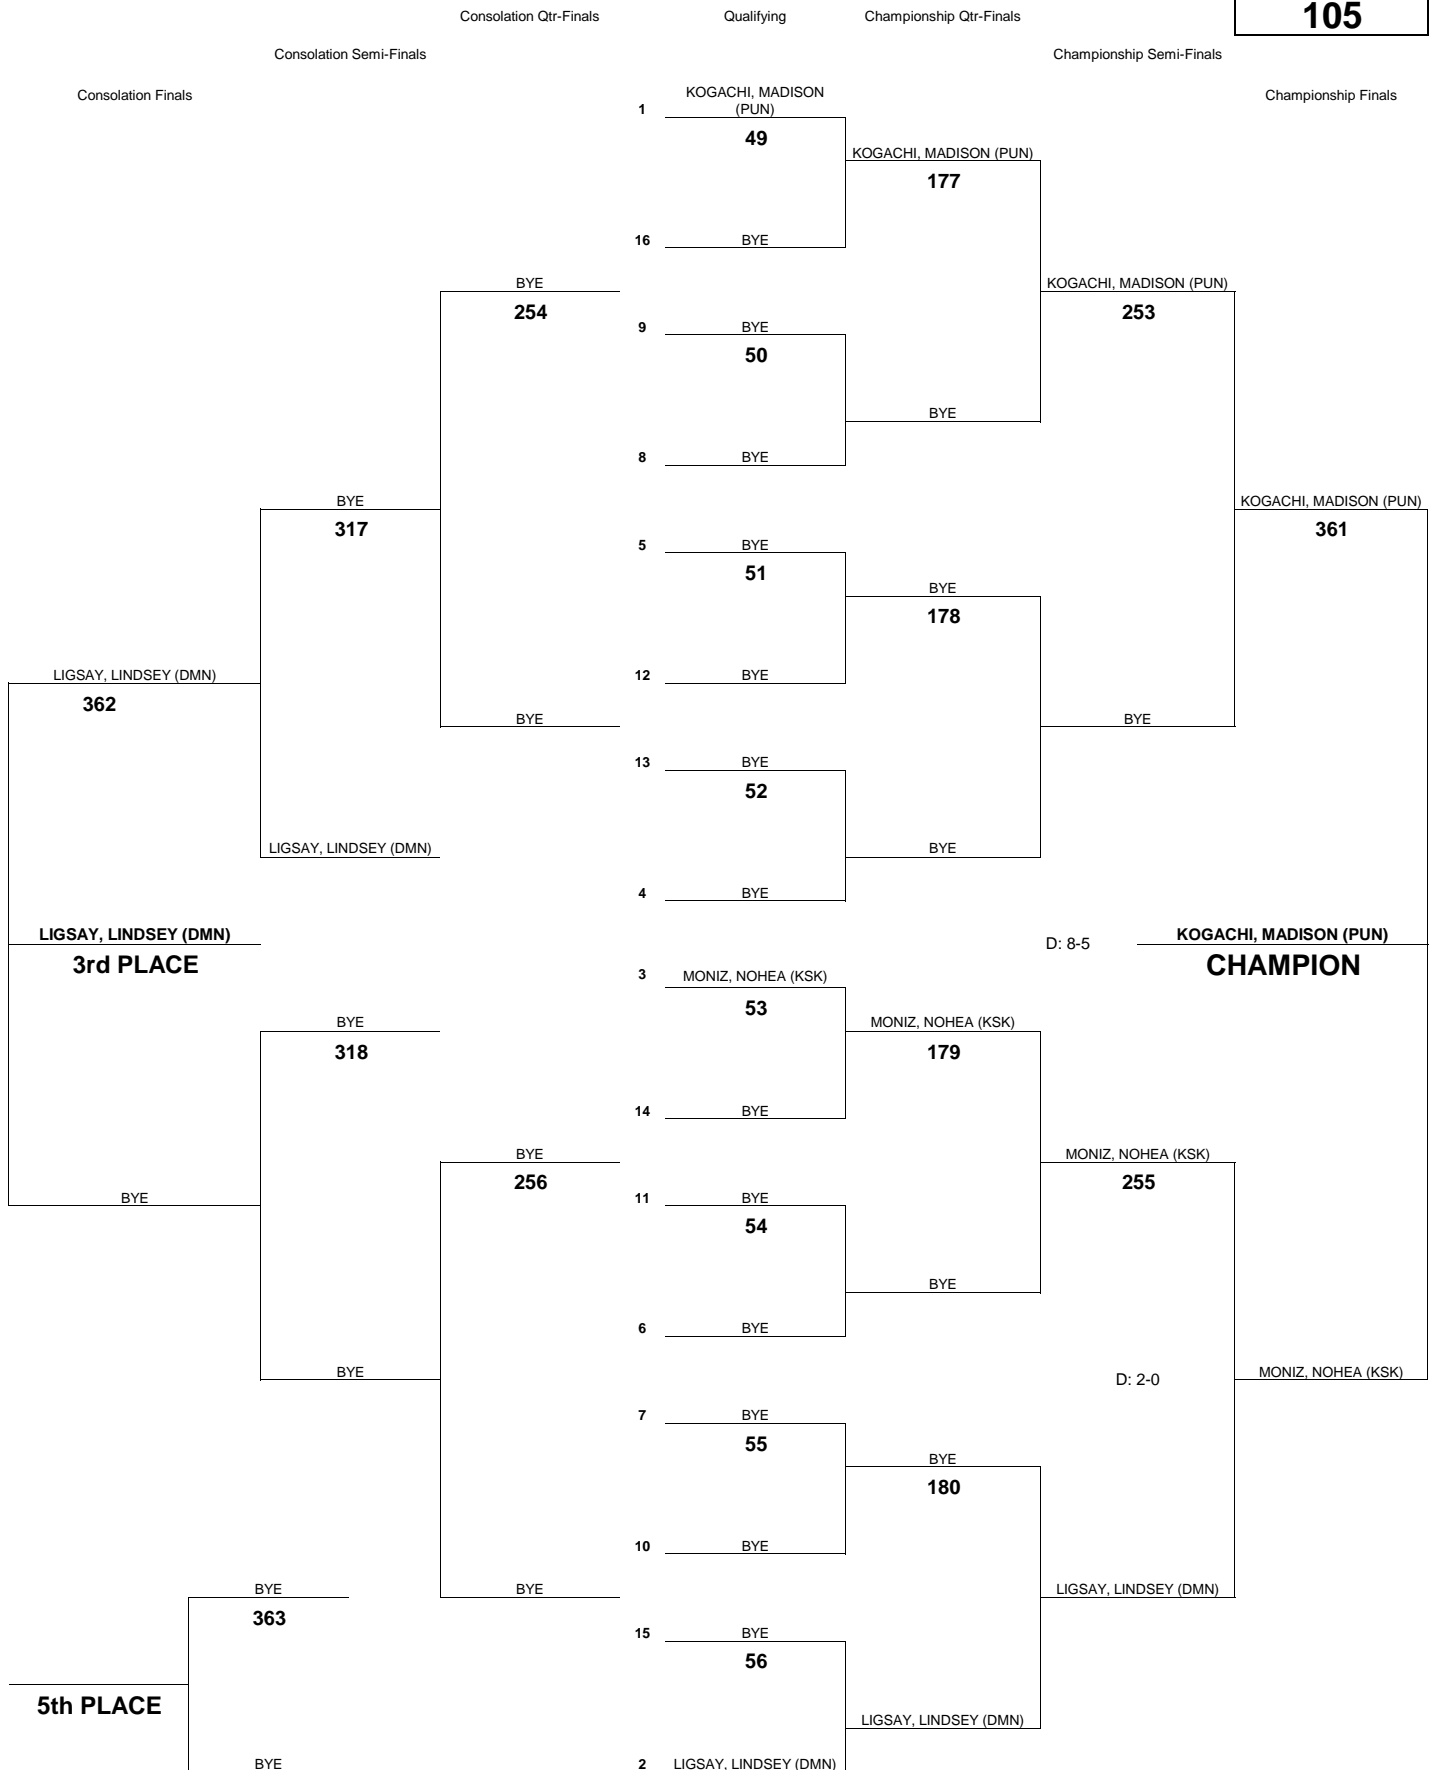

WEIGHT CLASS

90

INTERSCHOLASTIC LEAGUE OF HONOLULU 2017 GIRLS INTERMEDIATE CHAMPIONSHIP TOURNAMENT

WEIGHT CLASS
100

INTERSCHOLASTIC LEAGUE OF HONOLULU 2017 GIRLS INTERMEDIATE CHAMPIONSHIP TOURNAMENT

WEIGHT CLASS
105