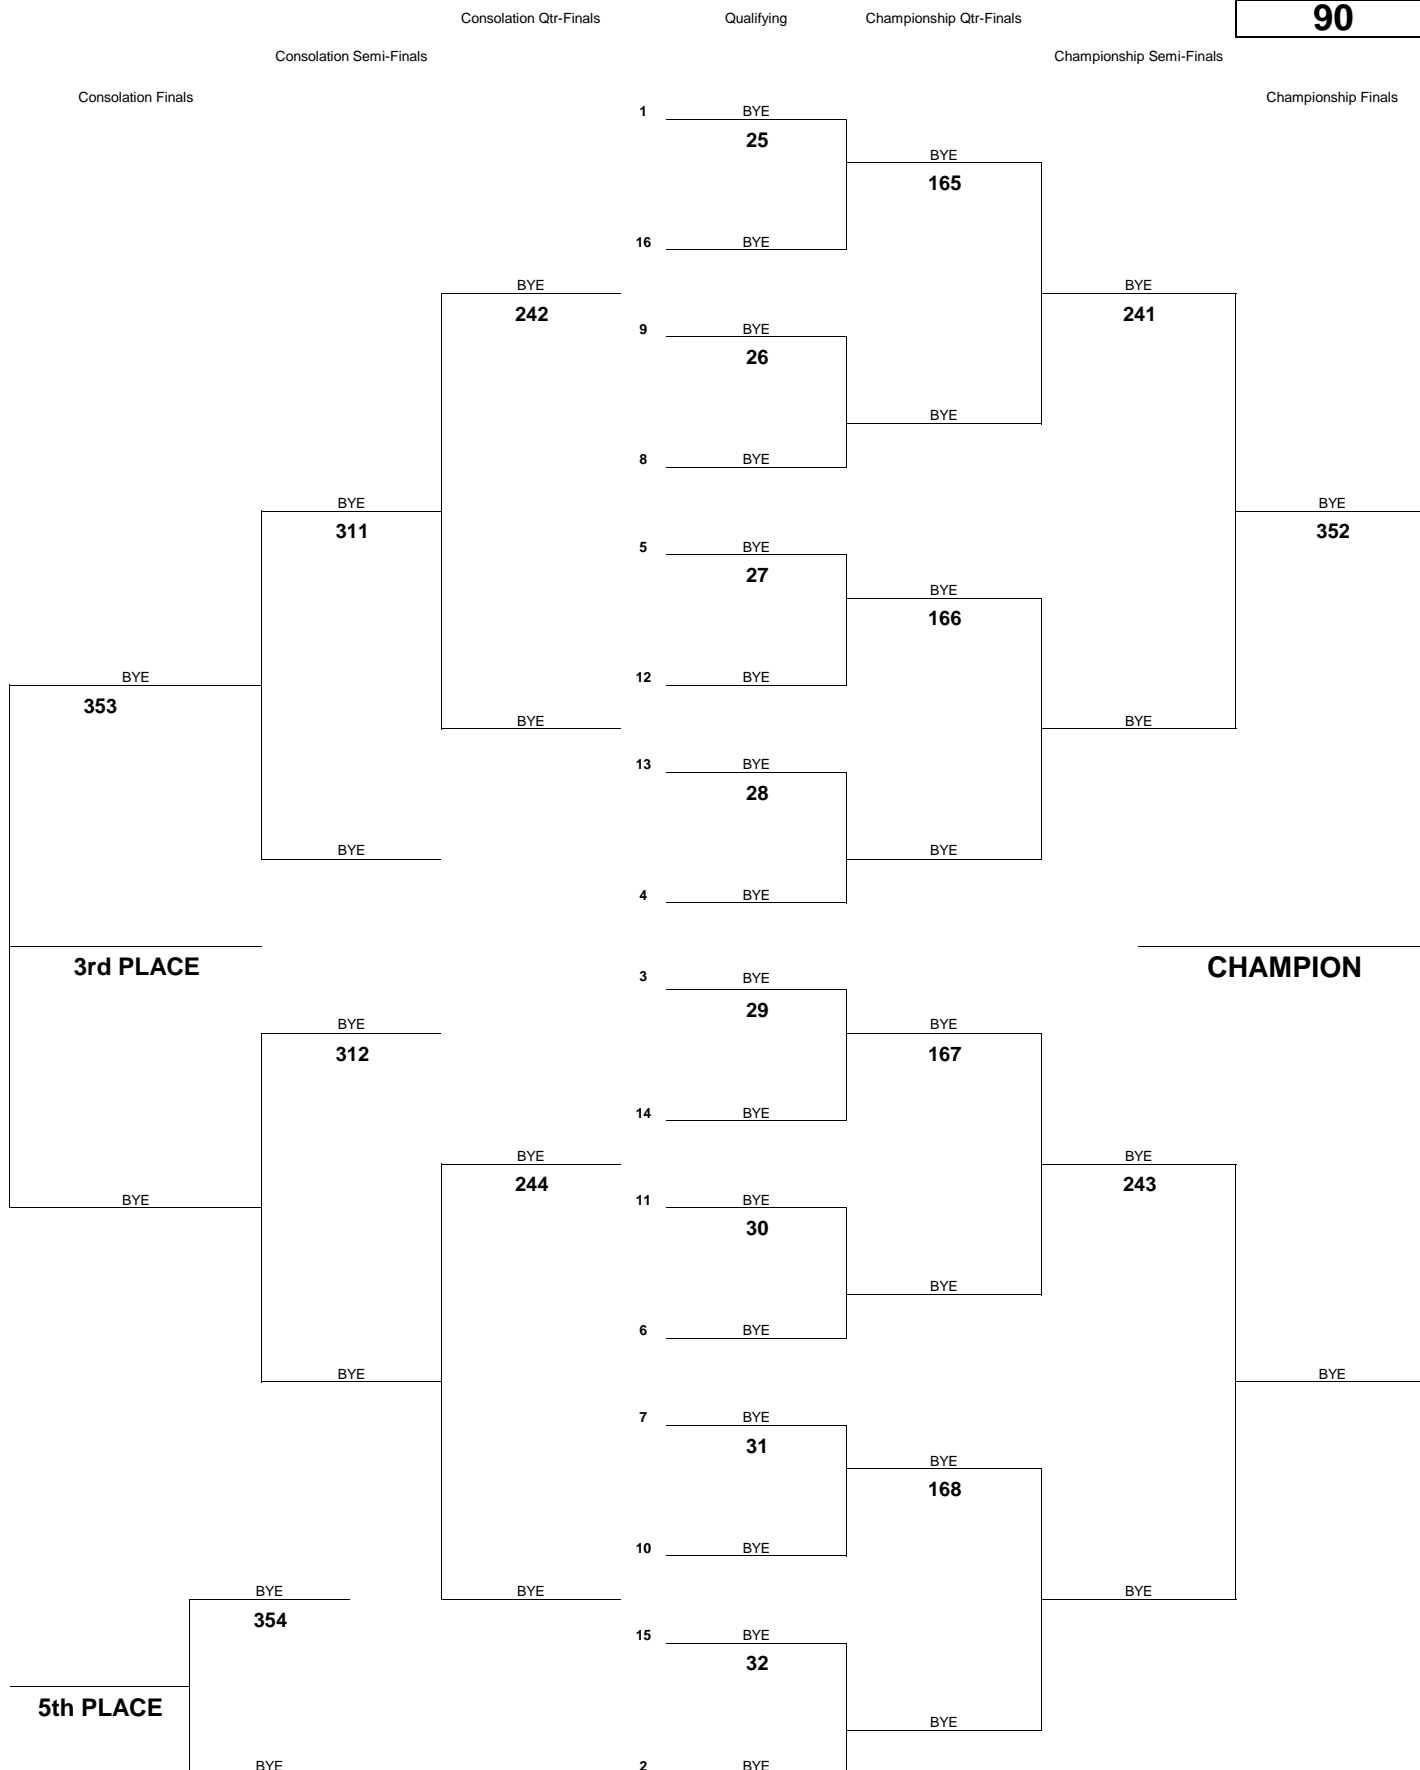

INTERSCHOLASTIC LEAGUE OF HONOLULU 2017 GIRLS INTERMEDIATE CHAMPIONSHIP TOURNAMENT

WEIGHT CLASS

90