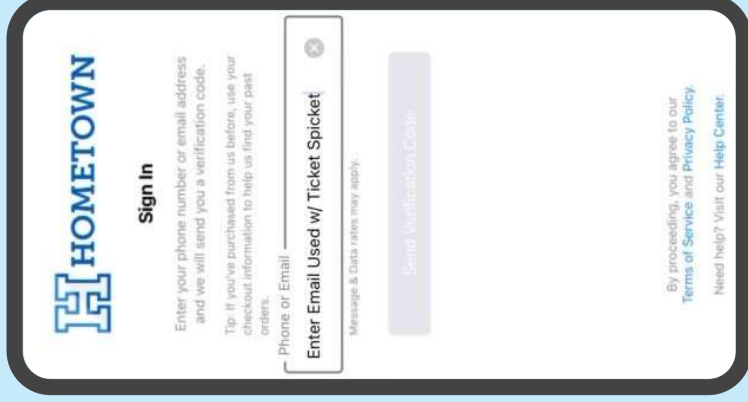

Fan App Registration

How to log in and get started.

1. Enter your email address associated with your Ticket Spicket Account
 - a. Using the same email address as your Ticket Spicket account will allow you access to your current passes and any ticket purchased in advance.
 - b. Once you tap submit, you will receive an email with a verification code to enter on the next screen.
2. Enter the code you received in the email.
3. You will land on the app's home screen once the email has been verified.