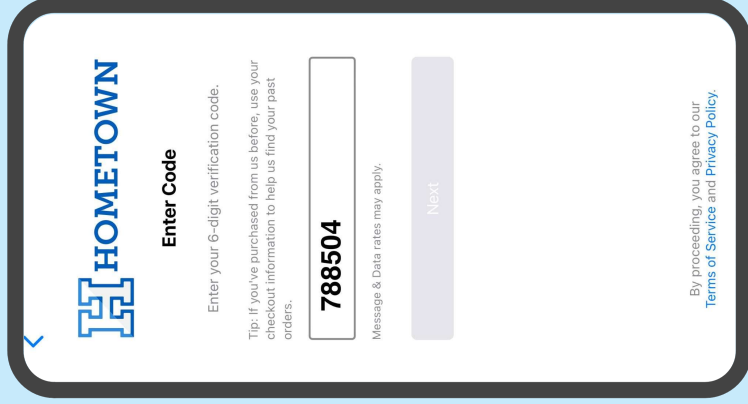

Fan App Registration

How to log in and get started.

1. Enter your email address associated with your Ticket Spicket Account
 - a. Using the same email address as your Ticket Spicket account will allow you access to your current passes and any ticket purchased in advance.
 - b. Once you tap submit, you will receive an email with a verification code to enter on the next screen.
2. Enter the code you received in the email.
3. You will land on the app's home screen once the email has been verified.